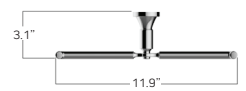

PA623-24BN
Brushed Nickel finish (shown)

PA623-24
Chrome finish

Towel Bar 18"

PA623-180B
Oil Rubbed Bronze finish

PA623-18BN
Brushed Nickel finish (shown)

PA623-18
Chrome finish

Double Toilet Paper Holder

PA2230B
Oil Rubbed Bronze finish