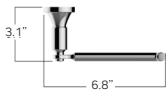

Toilet Paper Holder

PA1230B
Oil Rubbed Bronze finish

PA123BN
Brushed Nickel finish (shown)

PA123
Chrome finish