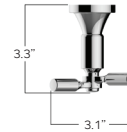

Double Robe Hook

PA4230B
Oil Rubbed Bronze finish

PA423BN
Brushed Nickel finish (shown)

PA423
Chrome finish