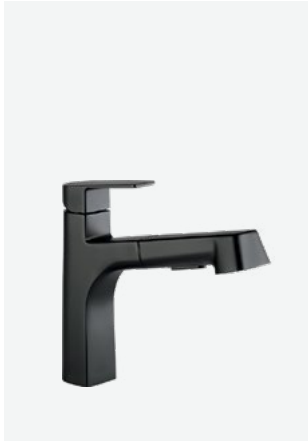

XANDER
**Single-Handle Pull-Out
Kitchen Faucet**
P6919LF-BL

FINISHES
Matte Black (shown)
Stainless Steel
Chrome