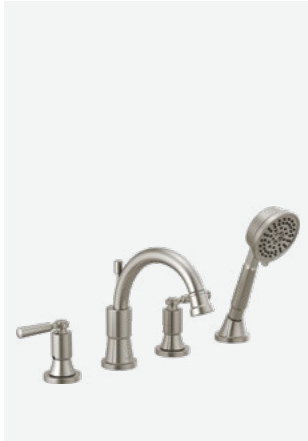

## BATH HIGHLIGHTS

WESTCHESTER®  
**Two-Handle Centerset  
Lavatory Faucet**  
P2523LF-BN

FINISHES  
Oil Rubbed Bronze  
Brushed Nickel (shown)  
Chrome

WESTCHESTER  
**Two-Handle Widespread  
Lavatory Faucet**  
P3523LF-BN

## SHOWER HIGHLIGHTS

WESTCHESTER®  
**Tub and Shower  
Trim Kit**  
PTT14423-BN

FINISHES  
Oil Rubbed Bronze  
Brushed Nickel (shown)  
Chrome

WESTCHESTER  
**Roman Tub Trim Kit  
with Hand Shower**  
PTT4523-BN