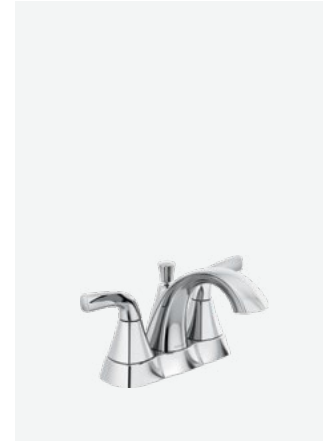

PARKWOOD

Two-Handle Centerset Lavatory Faucet

P2535LF

FINISHES

Brushed Nickel
Chrome (shown)