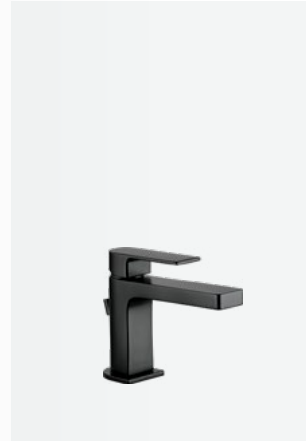

BATH HIGHLIGHTS

XANDER®
**Single-Handle
Lavatory Faucet**
P1519LF-BL

FINISHES
Matte Black (shown)
Brushed Nickel
Chrome