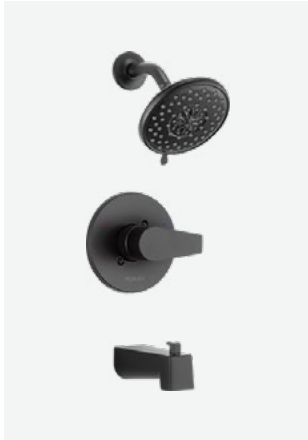

XANDER
**Tub and Shower
Trim Kit**
PTT14419-BL

FINISHES
Matte Black (shown)
Brushed Nickel
Chrome