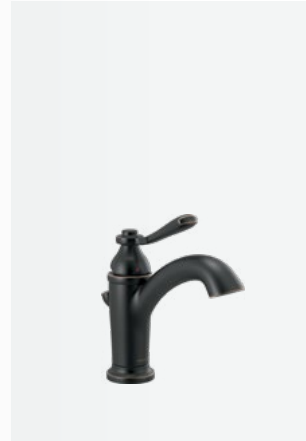

BATH HIGHLIGHTS

ELMHURST®

Single-Handle Lavatory Faucet

P1565LF-OB

FINISHES

Oil Rubbed Bronze (shown)
Brushed Nickel
Chrome