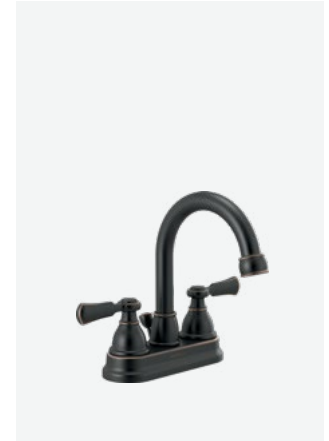

ELMHURST

Two-Handle Centerset Lavatory Faucet

P2665LF-OB

FINISHES

Oil Rubbed Bronze (shown)
Brushed Nickel
Chrome