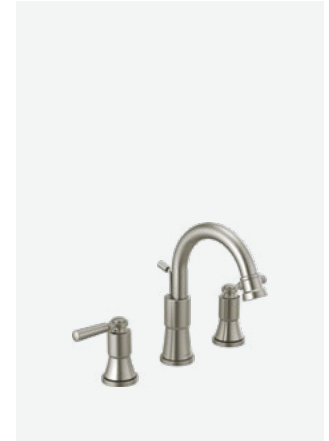

## KITCHEN HIGHLIGHTS

WESTCHESTER®  
**Single-Handle Commercial  
Style Kitchen Faucet**  
P7924LF-SS

FINISHES  
Stainless Steel (shown)  
Chrome

WESTCHESTER  
**Two-Handle Bridge  
Kitchen Faucet**  
P2923LF-SS

## BATH HIGHLIGHTS

WESTCHESTER®  
**Two-Handle Centerset  
Lavatory Faucet**  
P2523LF-BN

FINISHES  
Oil Rubbed Bronze  
Brushed Nickel (shown)  
Chrome

WESTCHESTER  
**Two-Handle Widespread  
Lavatory Faucet**  
P3523LF-BN