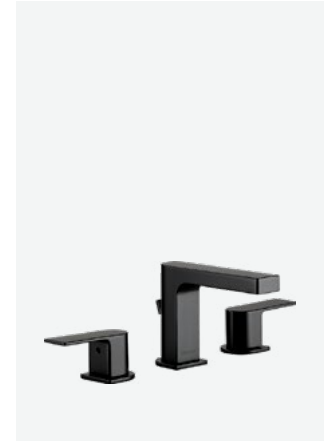

XANDER
**Two-Handle Widespread
Lavatory Faucet**
P3519LF-BL

FINISHES
Matte Black (shown)
Brushed Nickel
Chrome