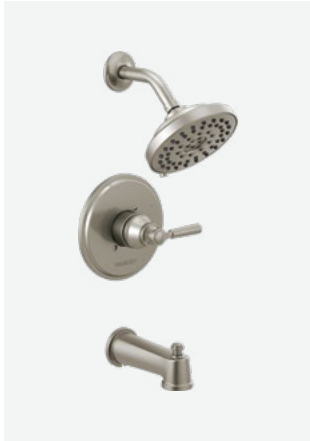

SHOWER HIGHLIGHTS

WESTCHESTER®
**Tub and Shower
Trim Kit**
PTT14423-BN

FINISHES
Oil Rubbed Bronze
Brushed Nickel (shown)
Chrome