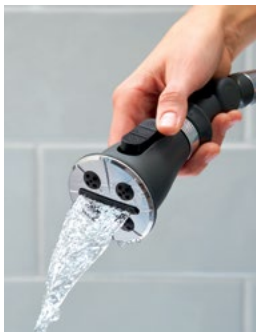

SIDEKICK® SHOWER SYSTEM

COLLECTION HIGHLIGHTS