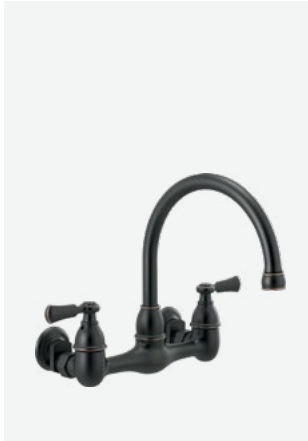

ELMHURST

Two-Handle Wall-Mount Kitchen Faucet

P2765LF-OB

FINISHES

Oil Rubbed Bronze (shown)
Stainless Steel
Chrome